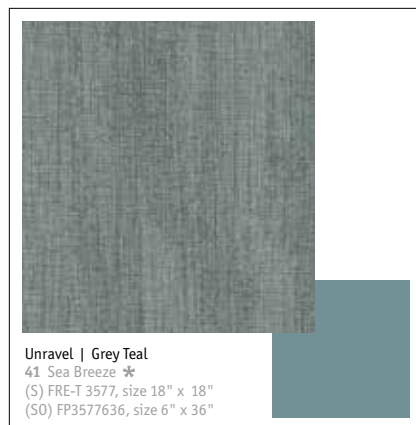

I.D. Freedom™ Abstracts. Forgo familiar.

Familiar is fine. However, when you deconstruct the familiar, the conversation gets a little more interesting. Why not weave strands of metal into a familiar fabric? Or build textiles out of weathered wood? I.D. Freedom™ Abstracts accepted the challenge and combined familiar patterns and materials into dramatic new configurations. The resulting collection of planks and tiles is like nothing you've seen before.

I.D. Freedom Abstracts

FloorScore® certified and meets CA 01350

Phthalate free, except for recycled content

Recycled Content

Pre-consumer 53%

A part of ReStart® program

Standard size and recommended special order sizes are listed under each SKU. Please refer to pg. 67 for all size options. thickness = .125" (3.18 mm)

adhesives pg. 190

Sizes available: (S) = Standard, (SO) = Special Order

Color Foundations® is our commitment to always have representation across six key neutral palettes. We've identified Color Foundations neutrals in the following way: WB (warm beige), CB (cool beige), WG (warm grey), CG (cool grey), B (black), W (white).

*Suggested Johnsonite® colors for finishing borders (wall base). For our complete color offering, reference color guide in back.