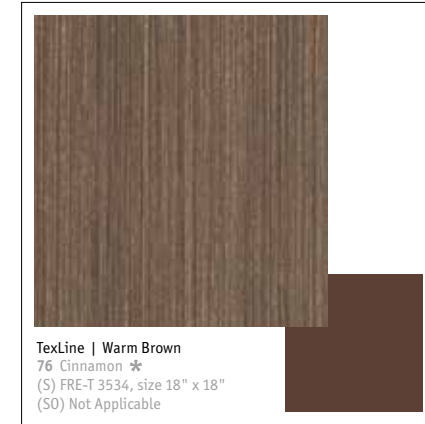

TexLine | Charcoal B
44 Dark Brown B *
(S) FRE-T 3535, size 18" x 18"
(SO) Not Applicable