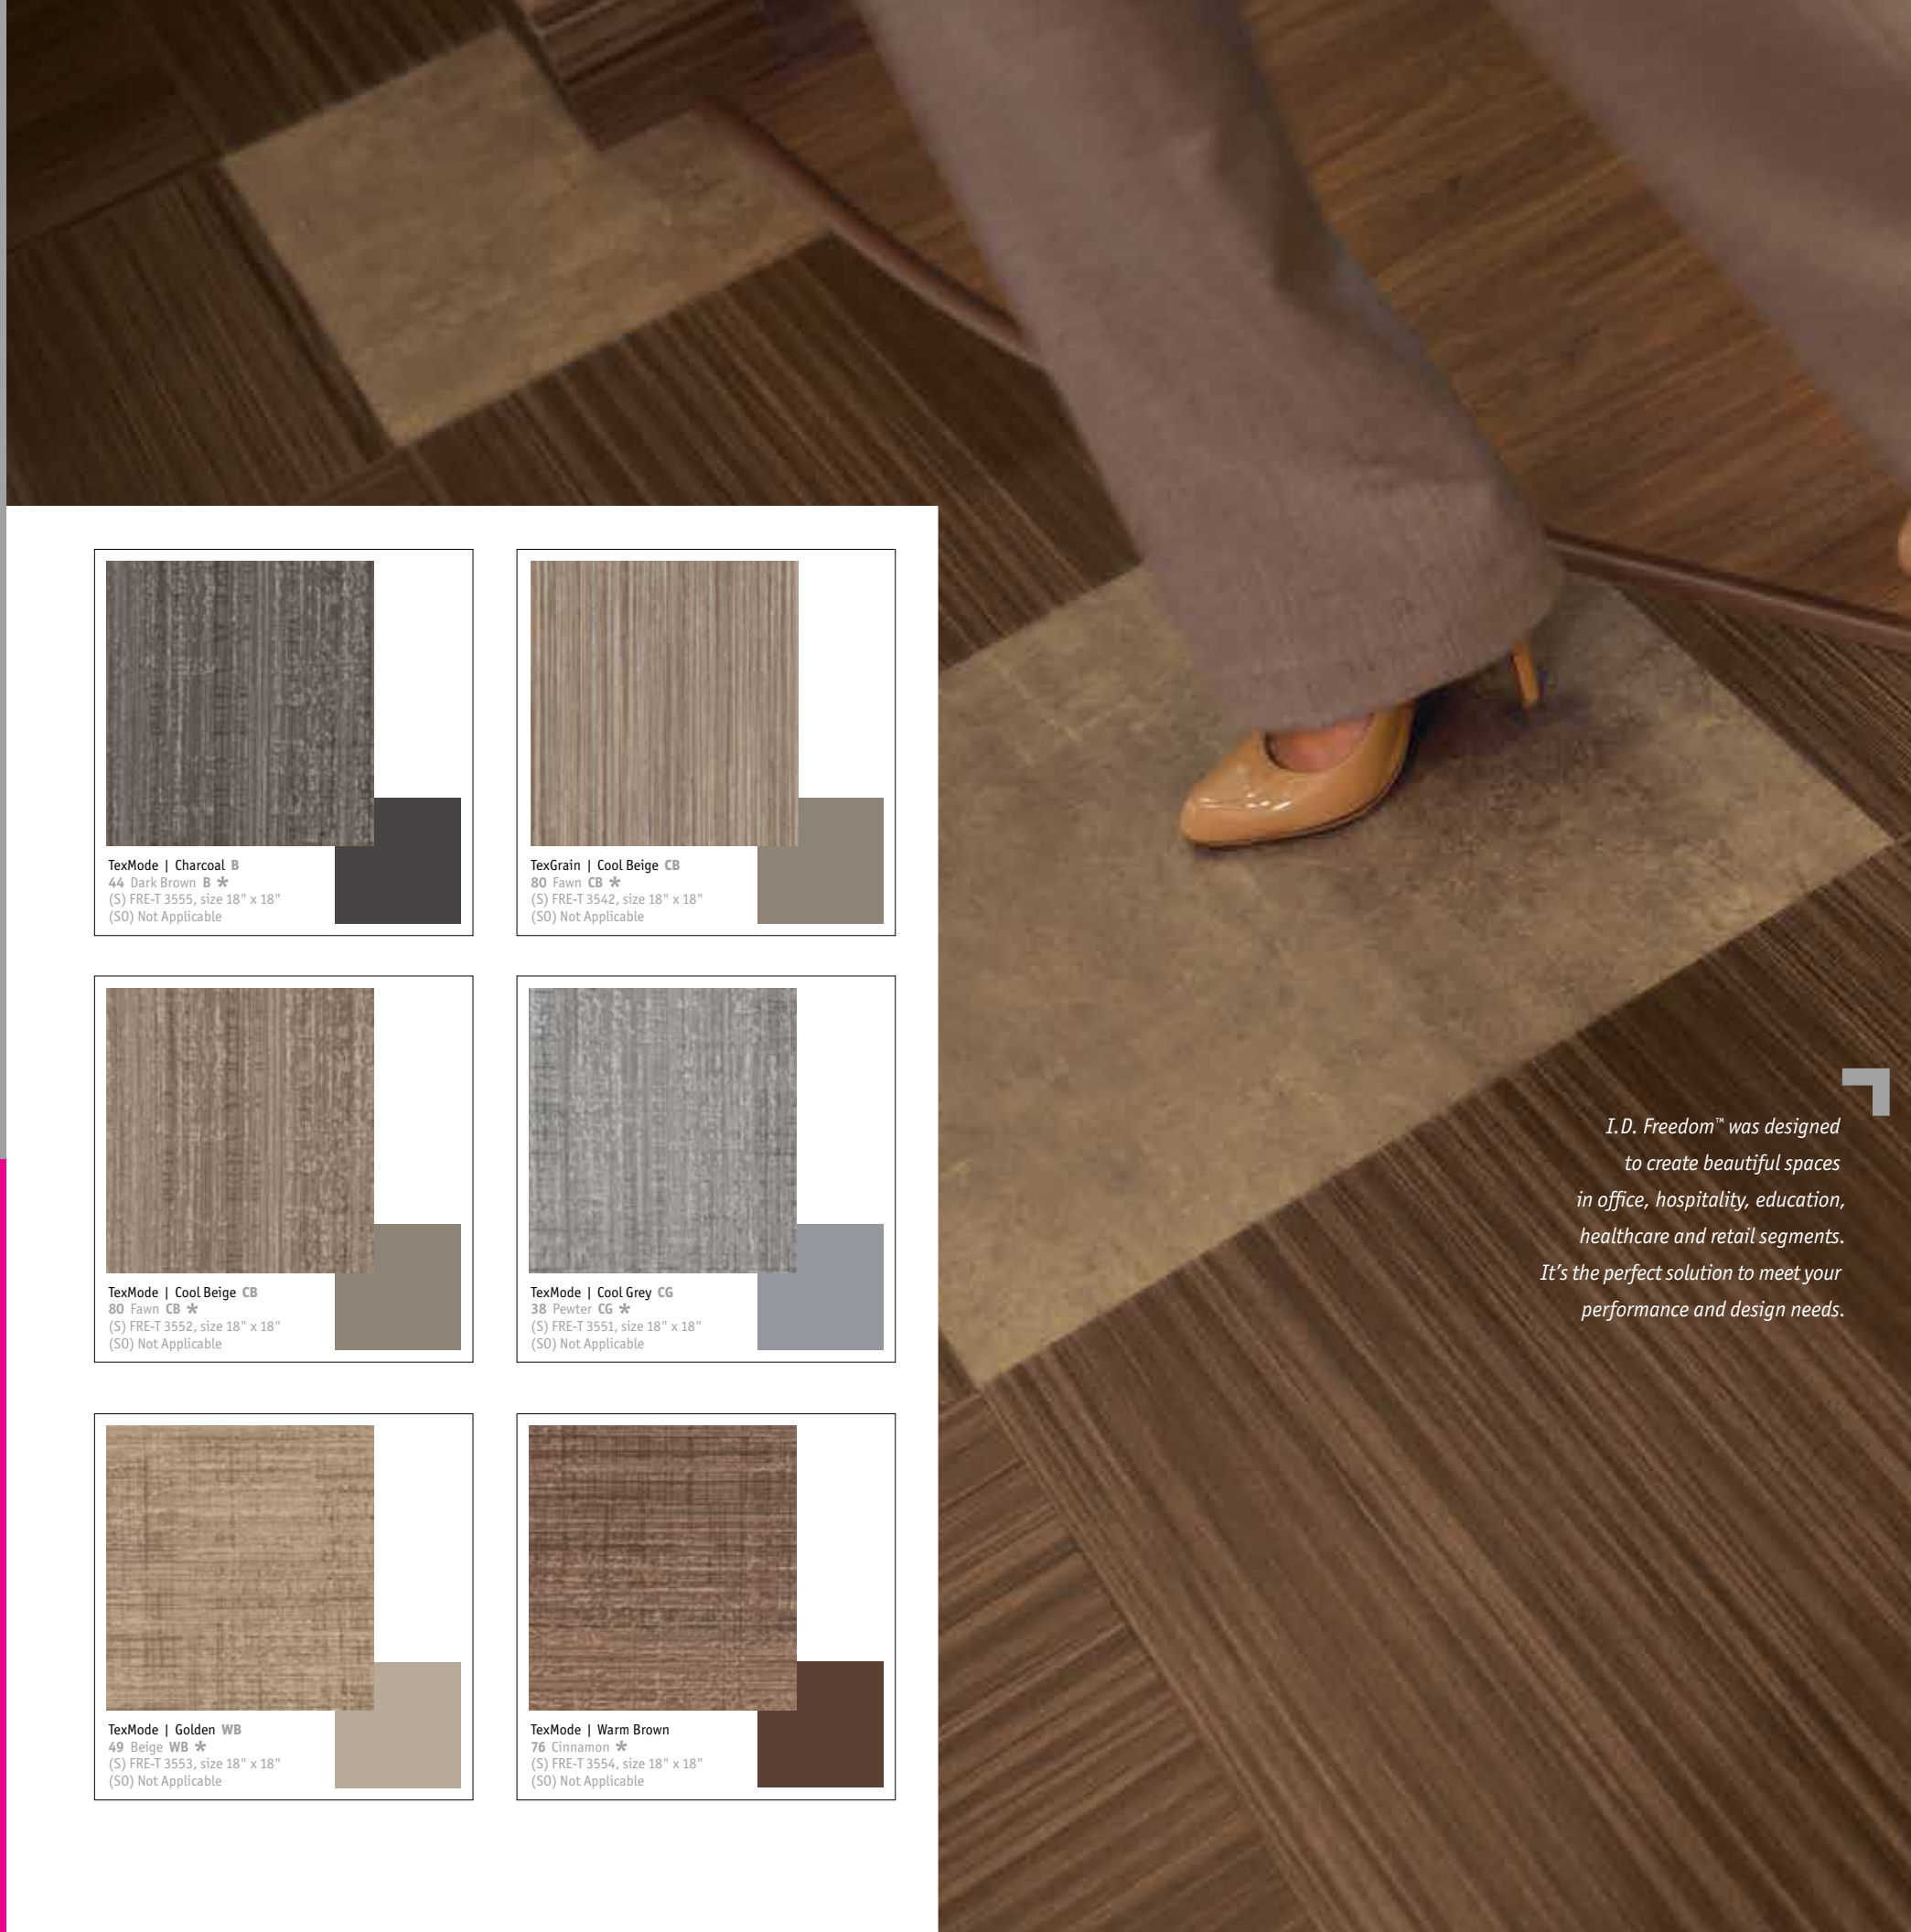

TexMode | Golden WB
49 Beige WB *
(S) FRE-T 3553, size 18" x 18"
(SO) Not Applicable

TexMode | Warm Brown
76 Cinnamon *
(S) FRE-T 3554, size 18" x 18"
(SO) Not Applicable

TexGrain | Warm Brown
76 Cinnamon *
(S) FRE-T 3544, size 18" x 18"
(SO) Not Applicable

I.D. Freedom™ was designed to create beautiful spaces in office, hospitality, education, healthcare and retail segments. It's the perfect solution to meet your performance and design needs.