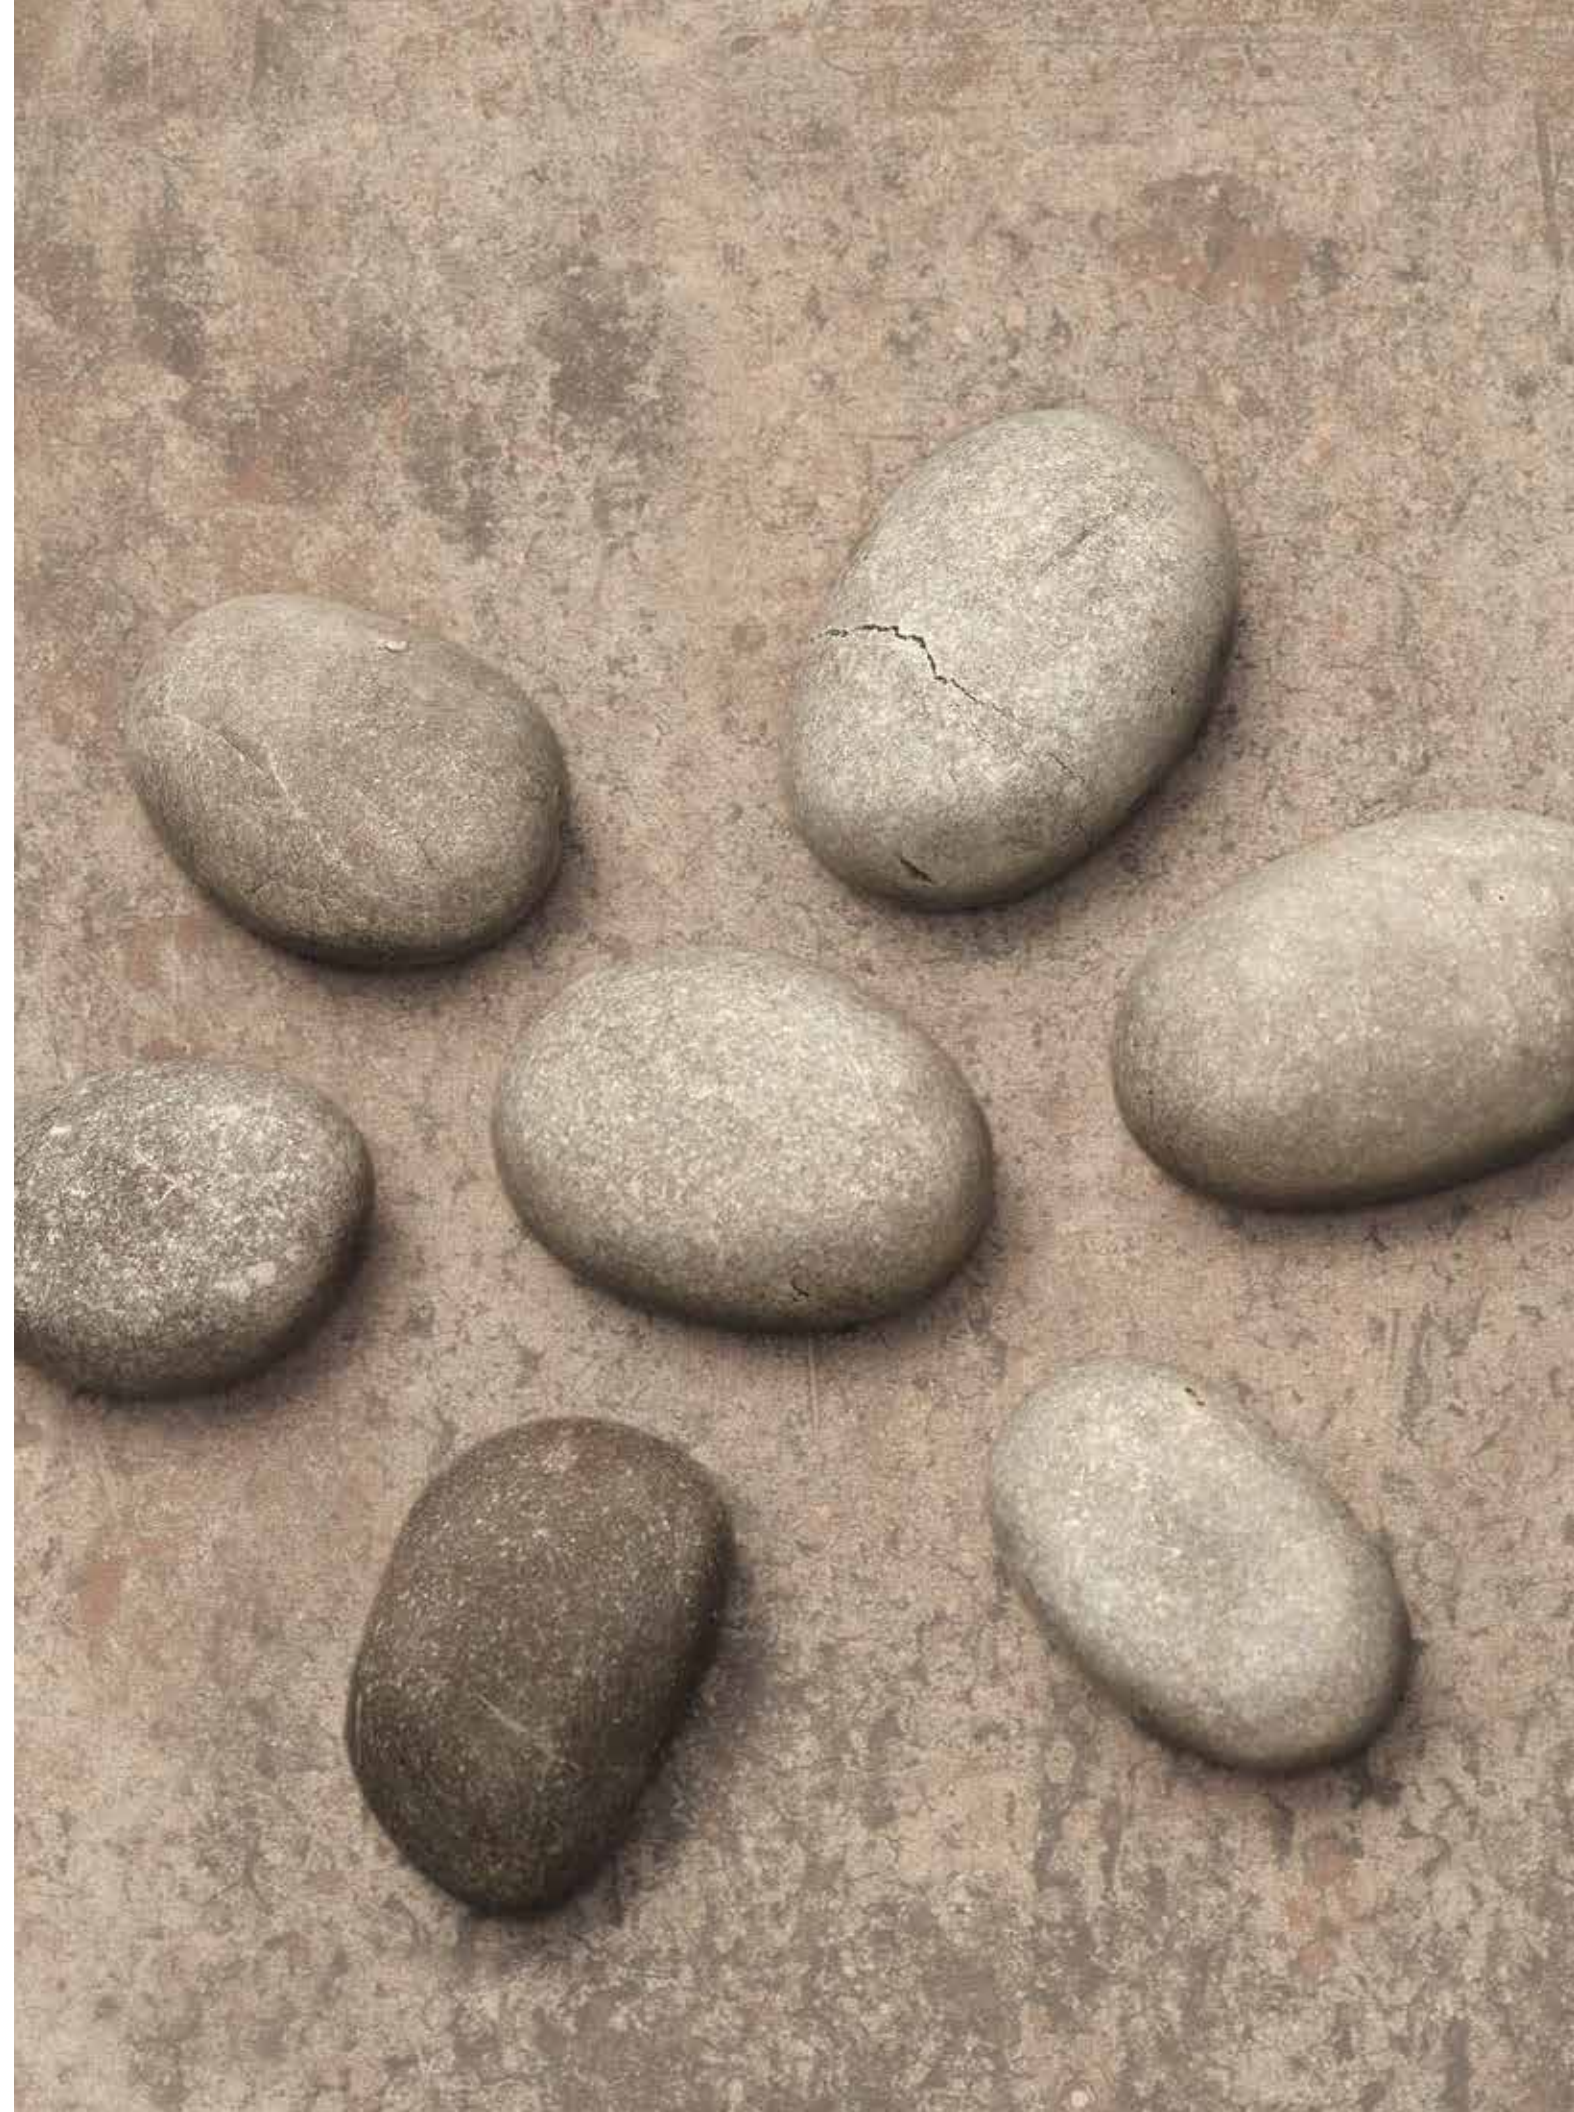

Recycled Content

Pre-consumer 53%

A part of ReStart® program

Standard size and recommended special order sizes are listed under each SKU. Please refer to pg. 67 for all size options.
thickness = .125" (3.18 mm)

adhesives pg. 190