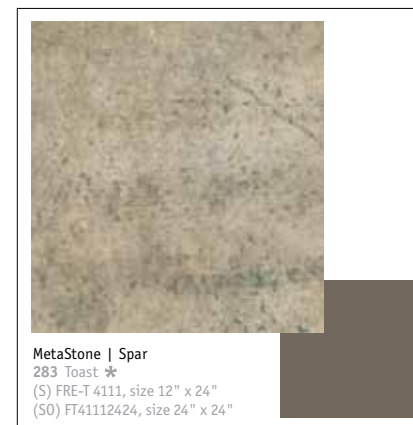

Color Foundations® is our commitment to always have representation across six key neutral palettes. We've identified Color Foundations neutrals in the following way: WB (warm beige), CB (cool beige), WG (warm grey), CG (cool grey), B (black), W (white).

*Suggested Johnsonite® colors for finishing borders (wall base). For our complete color offering, reference color guide in back.