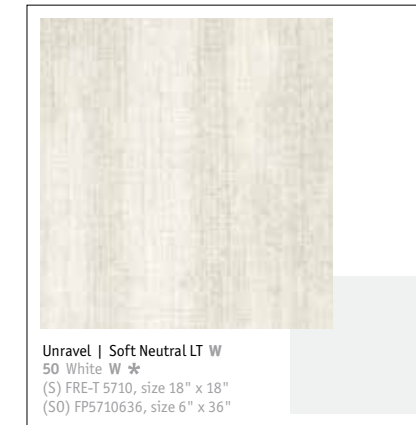

adhesives pg. 190

Sizes available: (S) = Standard, (SO) = Special Order

Color Foundations® is our commitment to always have representation across six key neutral palettes. We've identified Color Foundations neutrals in the following way: WB (warm beige), CB (cool beige), WG (warm grey), CG (cool grey), B (black), W (white).