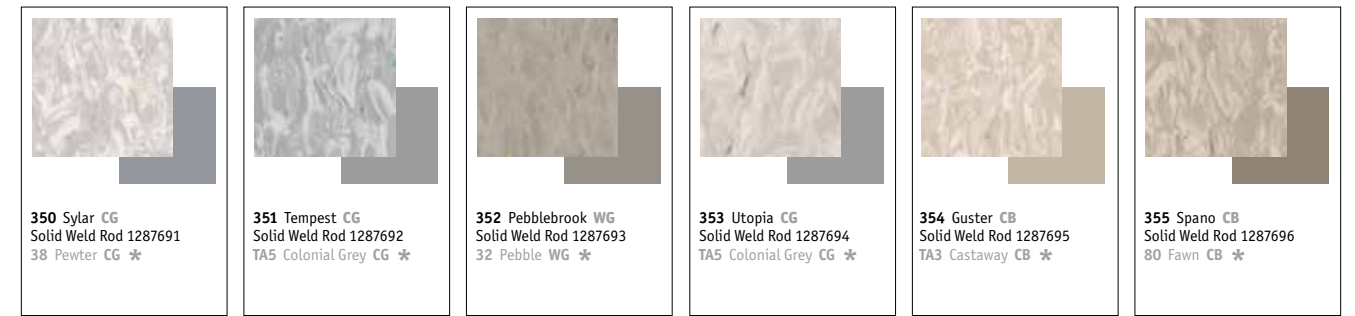

*Suggested Johnsonite® colors for finishing borders (wall base).
For our complete color offering, reference color guide in back.

iQ™ GRANIT™ MICRO

*Suggested Johnsonite® colors for finishing borders (wall base). For our complete color offering, reference color guide in back.