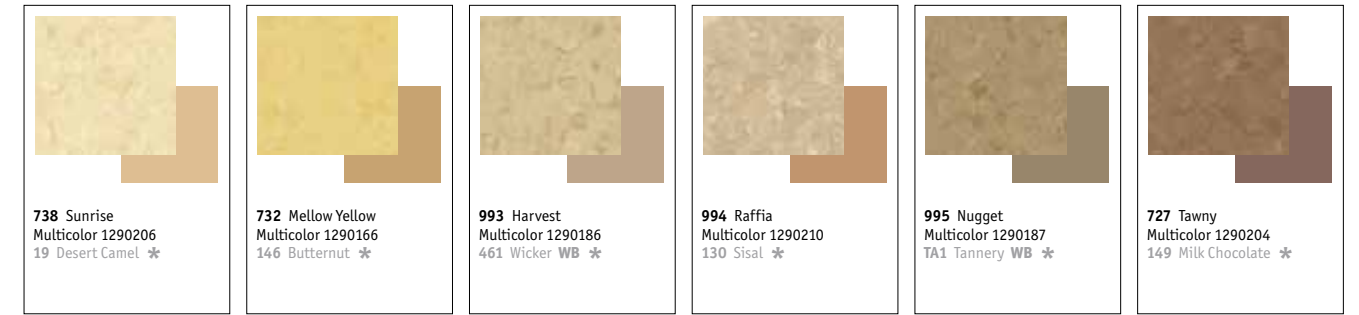

Melodia™ 2.0. Meet your match.

Ever meet that floor that seems to just have everything going for it? That are-you-kidding-me blend of aesthetics, performance and economics? Guess you've met Melodia™ 2.0. With the tough, UV-cured, factory-applied polyurethane surface treatment and the solid, homogeneous construction that sustains color and pattern all the way through. Then, there's the nondirectional design in 42 colors, plus 24 additional Aria™ palette options. So whatever attributes your project requires, chances are pretty good you've found your floor right here.

Melodia 2.0

TVOC ≤ 10 µg/m³

FloorScore® certified and meets CA 01350

NSF-332 certified gold (UL)

Phthalate free, except for recycled materials

Recycled Content

Pre-consumer 25%

A part of ReStart™ program

roll width = 6'6" nominal (2 m)

roll length = 75'9" nominal (25 m)

tile size = 24" x 24" nominal (610 mm x 610 mm)

thickness = .080" nominal (2 mm)

adhesives pg. 190

The Multicolor Weld Rods listed are coordinating recommendations.

A LIFELONG CONNECTION.

The durable and resistant factory-applied UV-cured polyurethane surface treatment cuts maintenance costs dramatically over the lifetime of the floor by reducing the use of labor, water, energy and chemicals. Plus, homogeneous construction means color and pattern run all the way through our flooring helping maintain good looks for up to 20 years or more.

*Suggested Johnstone® colors for finishing borders (wall base). For our complete color offering, reference color guide in back.