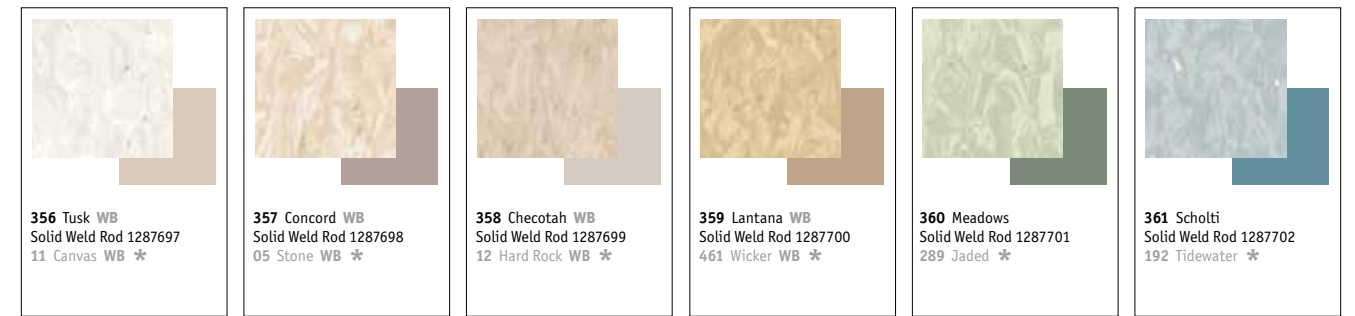

iQ™ GRANIT™ MICRO

*Suggested Johnsonite® colors for finishing borders (wall base). For our complete color offering, reference color guide in back.