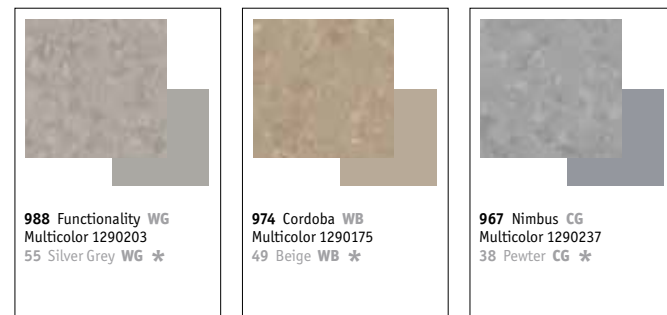

roll width = 6'6" nominal (2 m)

roll length = 75'9" nominal (25 m)

tile size = 24" x 24" nominal (610 mm x 610 mm)

thickness = .080" nominal (2 mm)

adhesives pg. 190

The Multicolor Weld Rods listed are coordinating recommendations.