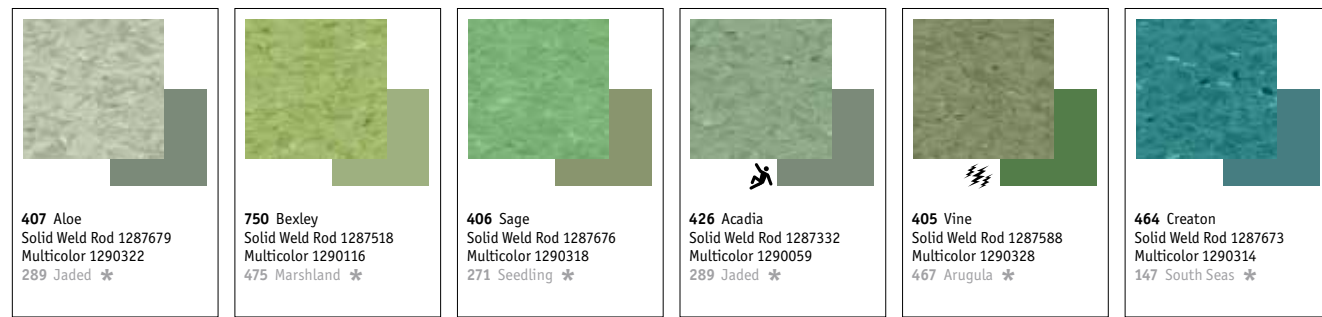

iQ™ GRANIT™ MICRO

*Suggested Johnsonite® colors for finishing borders (wall base). For our complete color offering, reference color guide in back.