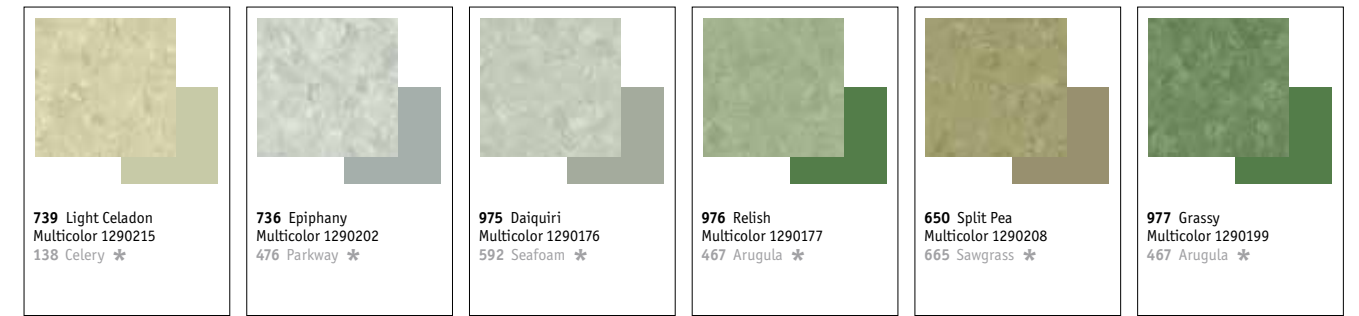

roll width = 6'6" nominal (2 m)

roll length = 75'9" nominal (25 m)

tile size = 24" x 24" nominal (610 mm x 610 mm)

thickness = .080" nominal (2 mm)

adhesives pg. 190

The Multicolor Weld Rods listed are coordinating recommendations.