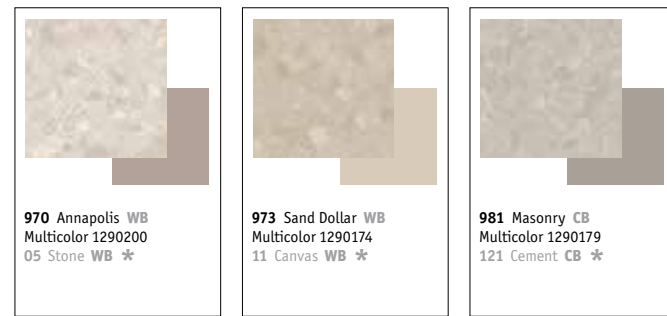

roll width = 6'6" nominal (2 m)

roll length = 75'9" nominal (25 m)

tile size = 24" x 24" nominal (610 mm x 610 mm)

thickness = .080" nominal (2 mm)

adhesives pg. 190

The Multicolor Weld Rods listed are coordinating recommendations.