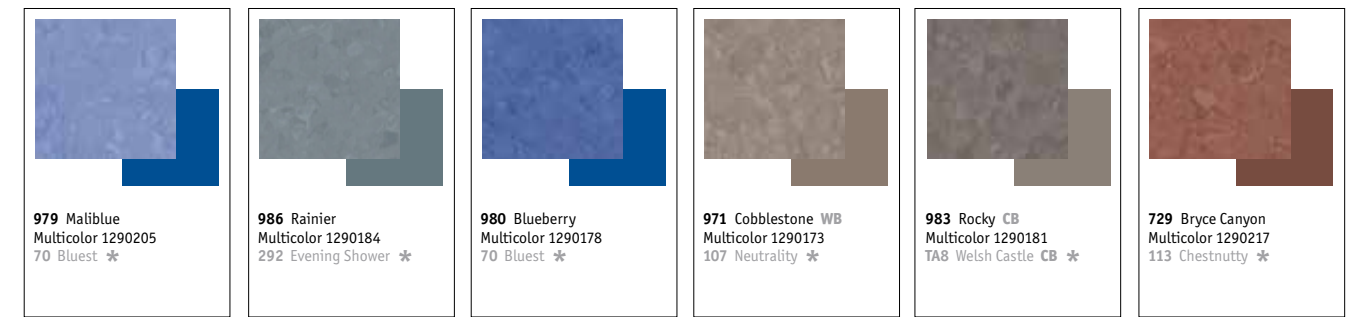

Melodia™ 2.0. Meet your match.

Ever meet that floor that seems to just have everything going for it? That are-you-kidding-me blend of aesthetics, performance and economics? Guess you've met Melodia™ 2.0. With the tough, UV-cured, factory-applied polyurethane surface treatment and the solid, homogeneous construction that sustains color and pattern all the way through. Then, there's the nondirectional design in 42 colors, plus 24 additional Aria™ palette options. So whatever attributes your project requires, chances are pretty good you've found your floor right here.

Melodia 2.0

TVOC ≤ 10 µg/m³

FloorScore® certified and meets CA 01350

NSF-332 certified gold (UL)

Phthalate free, except for recycled materials

Recycled Content

Pre-consumer 25%

A part of ReStart™ program

roll width = 6'6" nominal (2 m)

roll length = 75'9" nominal (25 m)

tile size = 24" x 24" nominal (610 mm x 610 mm)

thickness = .080" nominal (2 mm)

adhesives pg. 190

The Multicolor Weld Rods listed are coordinating recommendations.

A LIFELONG CONNECTION.

The durable and resistant factory-applied UV-cured polyurethane surface treatment cuts maintenance costs dramatically over the lifetime of the floor by reducing the use of labor, water, energy and chemicals. Plus, homogeneous construction means color and pattern run all the way through our flooring helping maintain good looks for up to 20 years or more.

*Suggested Johnstone® colors for finishing borders (wall base). For our complete color offering, reference color guide in back.