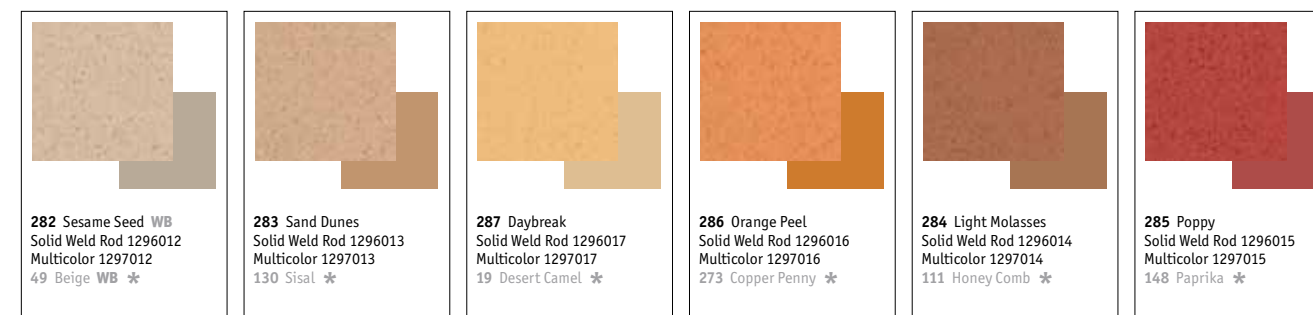

*Suggested Johnsonite® colors for finishing borders (wall base).
For our complete color offering, reference color guide in back.

iQ™ GRANIT™ MICRO

*Suggested Johnsonite® colors for finishing borders (wall base). For our complete color offering, reference color guide in back.