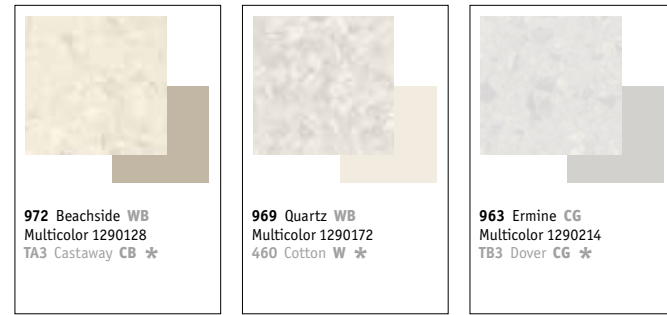

roll width = 6'6" nominal (2 m)

roll length = 75'9" nominal (25 m)

tile size = 24" x 24" nominal (610 mm x 610 mm)

thickness = .080" nominal (2 mm)

adhesives pg. 190

The Multicolor Weld Rods listed are coordinating recommendations.