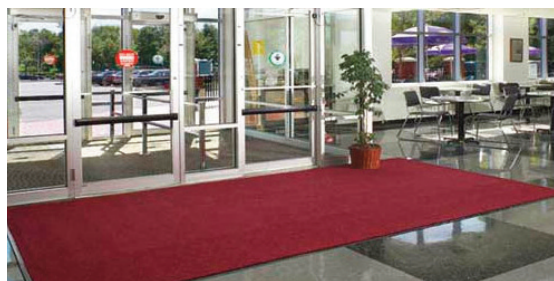

**RD WEIS
COMPANIES**
The Flooring Solutionists

New York, NY 212-376-5355
Port Chester, NY 914-937-9337
Rochester, NY 585-334-8570
Albany, NY 518-426-1500

Hartford, CT 860-528-9637
Boston, MA 781-933-1085
Detroit, MI 248-548-8434

Email: info@rdweis.com

Website: www.rdweis.com