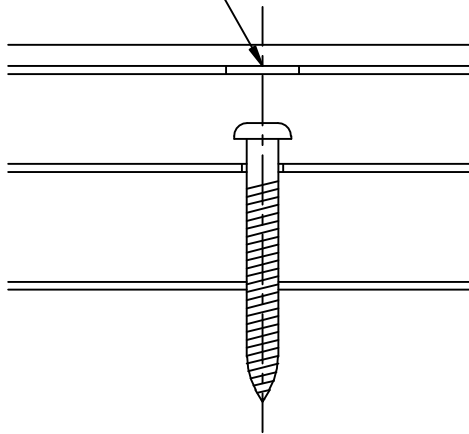

Clearance Holes
For Anchor Screws

Rubber Strip
With Raised Ribs

EXTRUDED ALUMINUM

NOTE: Cut-Sheet drawing and specifications are subject to change without prior notice.

STARNET
SLP-40 / SLP-50
LOW-PROFILE SYSTEM
THRESHOLD DETAIL