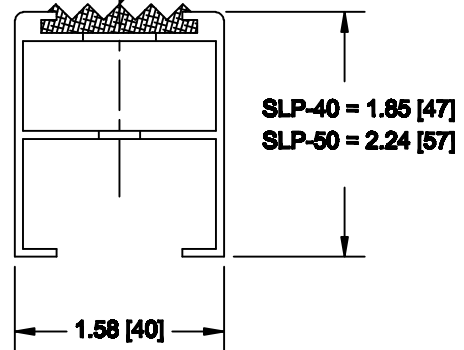

Clearance Holes
For Anchor Screws

Rubber Strip
With Raised Ribs

EXTRUDED ALUMINUM

NOTE: Cut-Sheet drawing and specifications are subject to change without prior notice.

STARNET
SLP-40 / SLP-50
LOW-PROFILE SYSTEM
THRESHOLD DETAIL