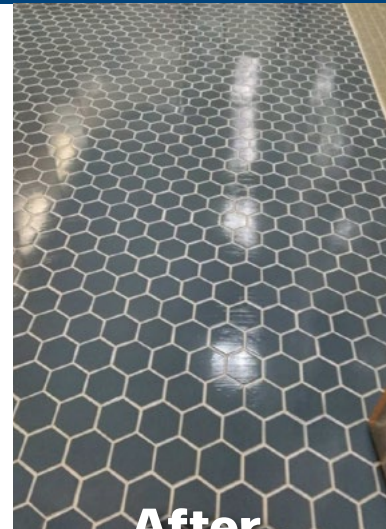

SURFACE CARE

The RD Weis Surface Care program is
the single source, standardized maintenance solution
for your entire organization

The RD Weis Surface Care program is comprised of key components that create clean and healthy facilities

Spotlight On:
Tile & Grout
Protection & Restoration

We specialize in hard to clean or out-of-date bathroom floors and walls and transform them into beautiful, vibrant spaces.

Here's what we do!

Grout Sealing – we clean and color seal the grout, creating a “like new” appearance that stops dirt from penetrating the grout. Our color sealant uses technology that prevents bacteria from forming.

Tile and Grout Sealing – provides a coating that allows tile and grout to be easier maintained.

Tile and Grout Transformation – we can change the color of the tile and grout, creating a floor that is uniform in color and easy to clean.

After

Protect and enhance the quality of your facility's environment with RD Weis
SURFACE CARE maintenance services.