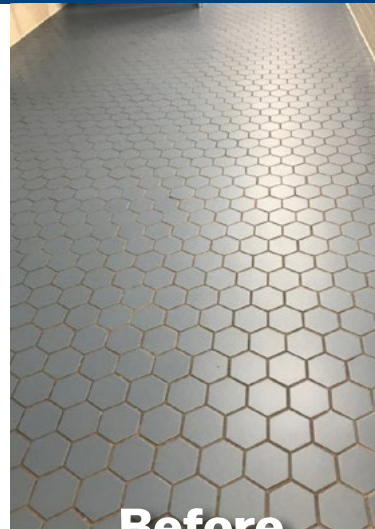

Spotlight On:
Tile & Grout
Protection & Restoration

We specialize in hard to clean or out-of-date bathroom floors and walls and transform them into beautiful, vibrant spaces.

Here's what we do!

Grout Sealing – we clean and color seal the grout, creating a “like new” appearance that stops dirt from penetrating the grout. Our color sealant uses technology that prevents bacteria from forming.

Tile and Grout Sealing – provides a coating that allows tile and grout to be easier maintained.

Tile and Grout Transformation – we can change the color of the tile and grout, creating a floor that is uniform in color and easy to clean.